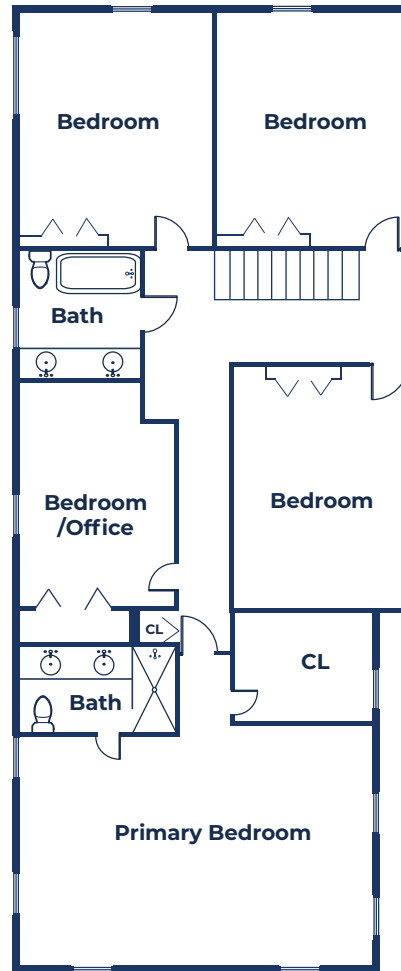

# 139 Ford Road, Sudbury

5+ Beds | 3.5 Baths | 4,363Sq. Ft.

1st Floor

2nd Floor

3rd Floor

Lower Level