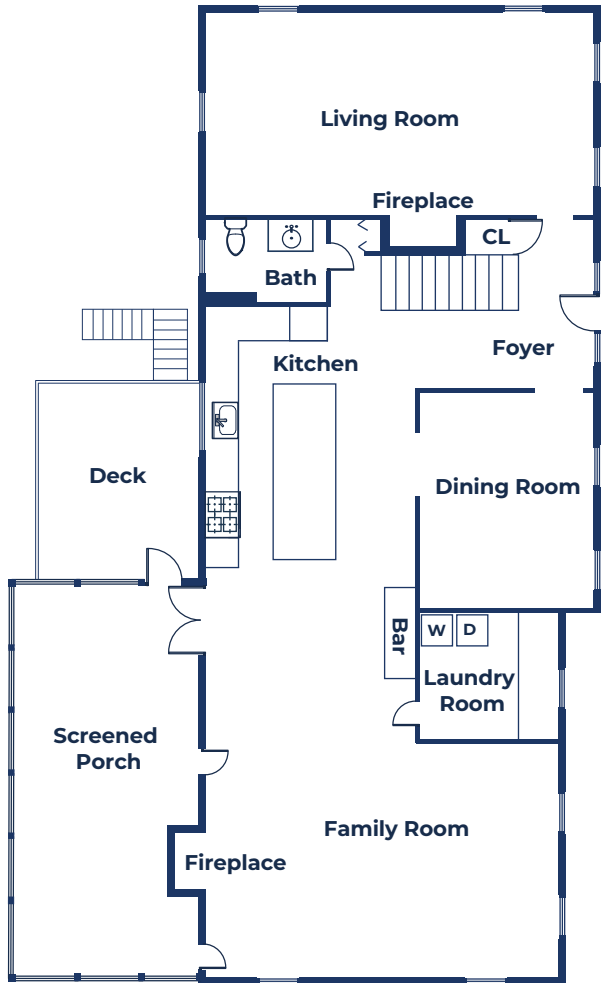

# 139 Ford Road, Sudbury

5+ Beds | 3.5 Baths | 4,363Sq. Ft.

1st Floor

2nd Floor

3rd Floor

Lower Level