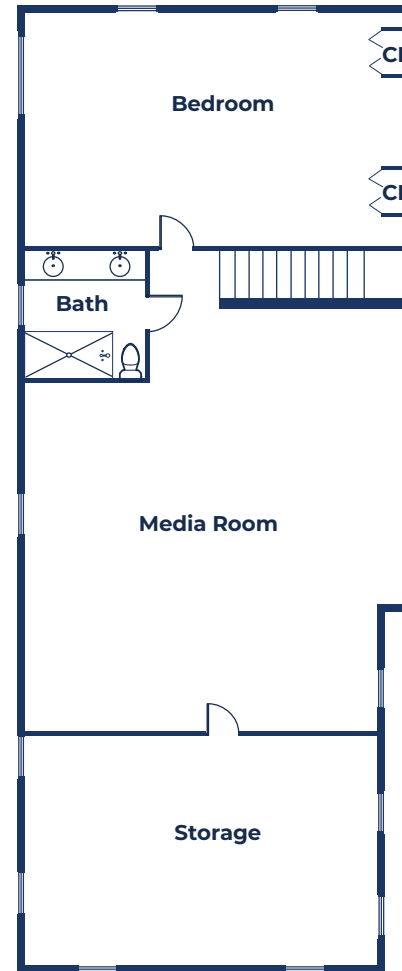

# 139 Ford Road, Sudbury

5+ Beds | 3.5 Baths | 4,363Sq. Ft.

1st Floor

2nd Floor

3rd Floor

Lower Level