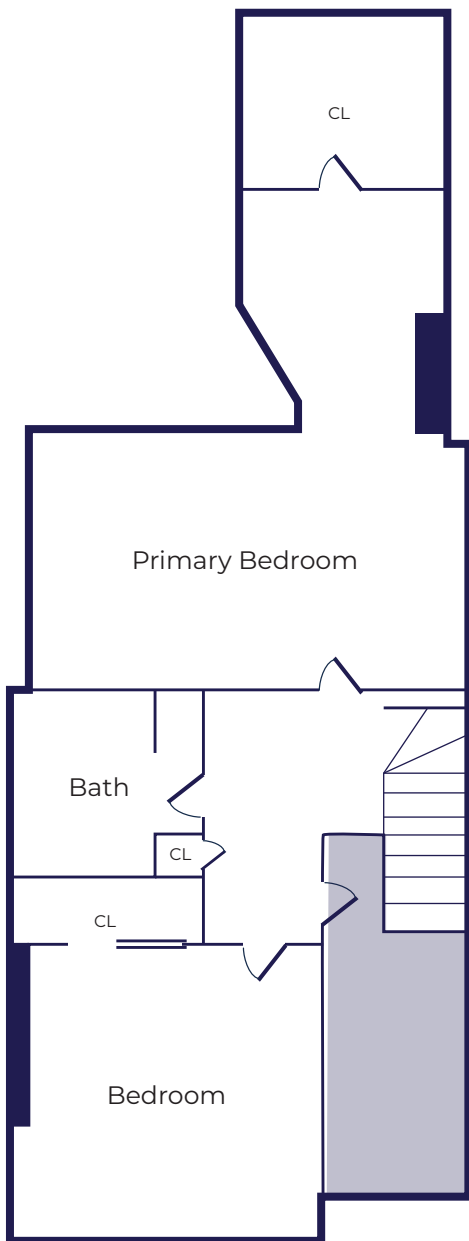

COLUMBUS & OVER
GROUP

247 SHAWMUT AVENUE, #1

2 bed | 2 bath | 1,134 sq. ft.

Entry Level

Lower Level