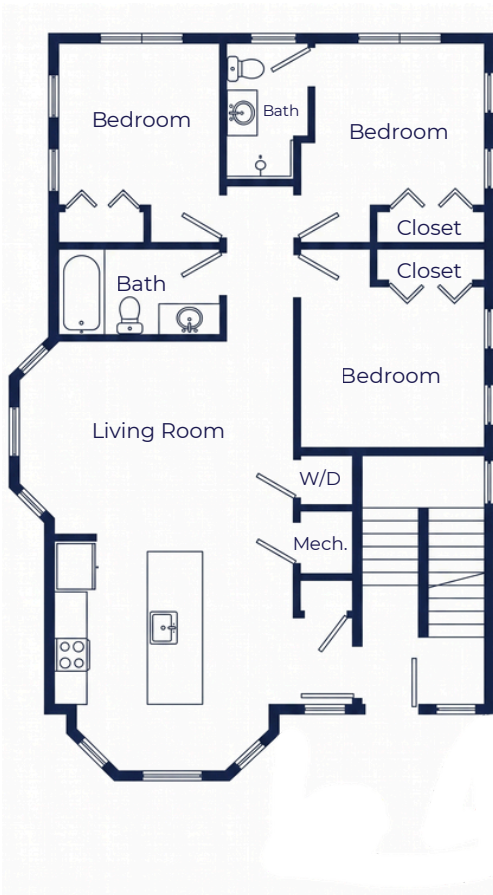

16 Church Street

9 Beds | 6 Baths | 3,474 Sq. Ft.

Unit 1

Unit 2

Unit 3