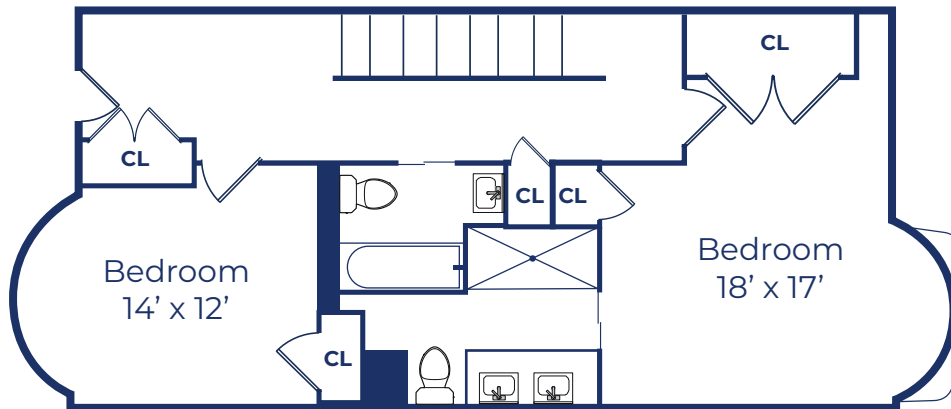

38 Concord Square, #1

3 Bed | 2.5.5 Bath | 2,270 SF

Parlor Level

Street Level

Garden Level