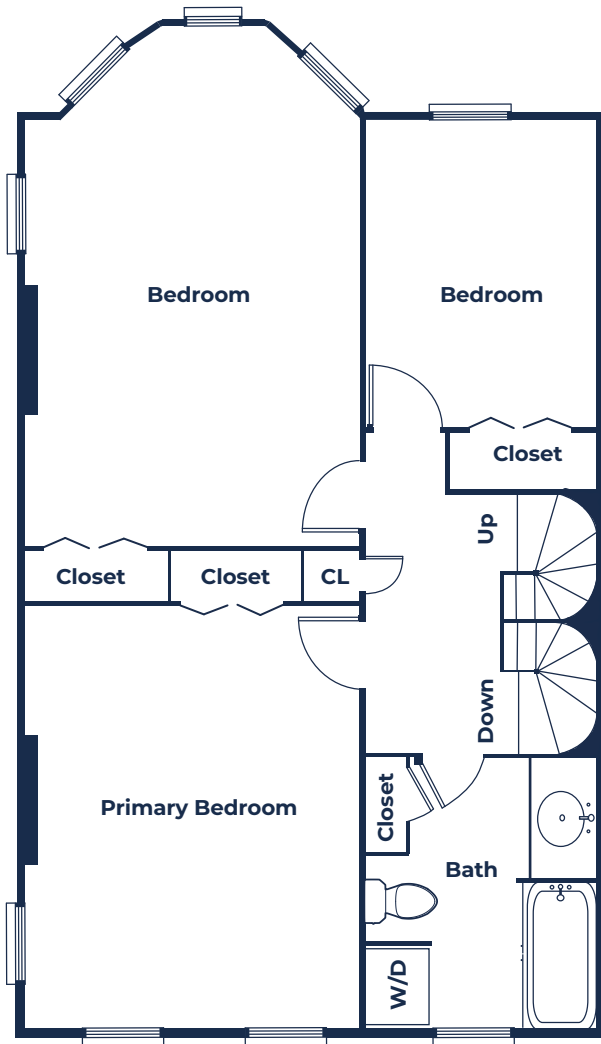

# 1 Concord Square, Unit 5

4 Bed | 2 Bath | 1,652 sqft

3rd floor

4th floor

5th floor (roof deck)