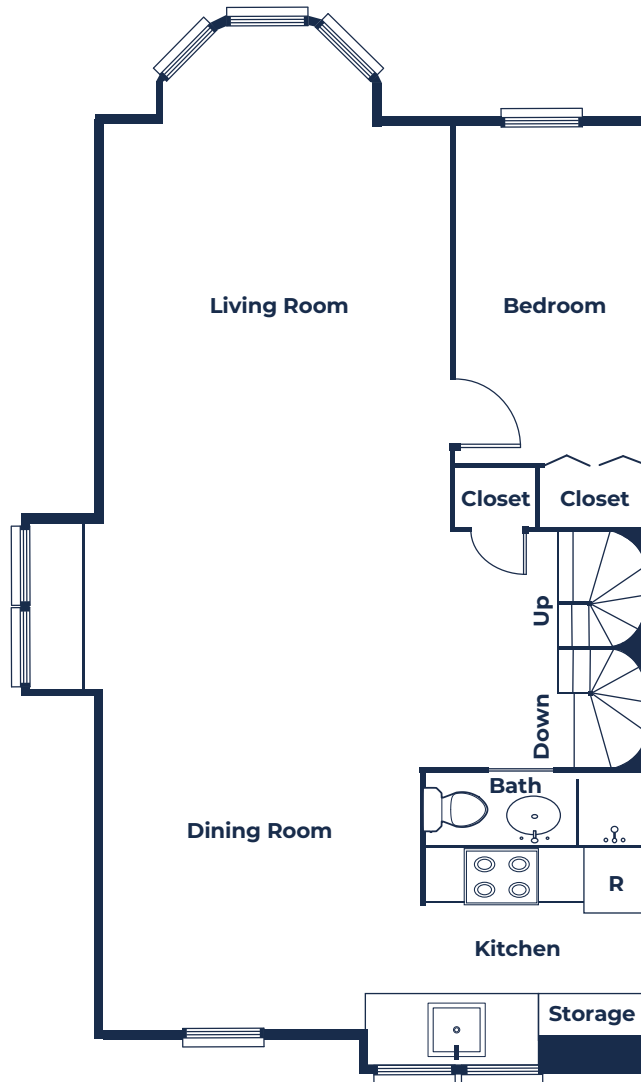

# 1 Concord Square, Unit 5

4 Bed | 2 Bath | 1,652 sqft

3rd floor

4th floor

5th floor (roof deck)